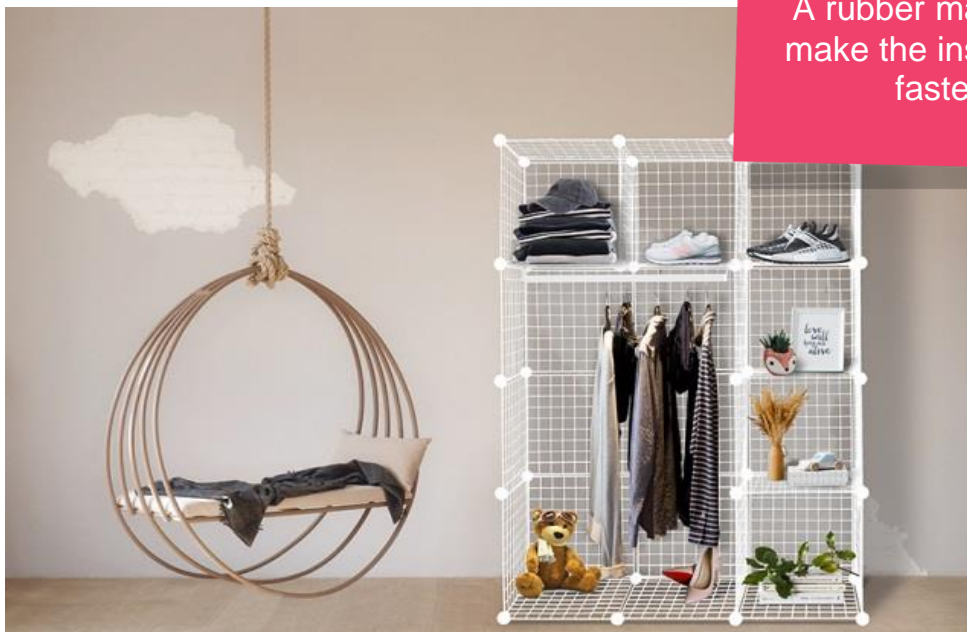

METAL WIRE CUBE SHELVING UNIT, SET OF 12

SPECIFICATION

- Color: Black, White
- Material: Steel
- Size: 44.5"W x 16"D x 44.5"H
- Surface Finish: Powder Coating

Quick-lock connectors make the assembly simple and easy.

A rubber mallet can make the installation faster!

FEATURES

- Each set of cube shelving includes 43 grid panels, 40 grid connectors and 1 hanging rod.
- Open wire construction allows for quick access to anything on the cube shelves.